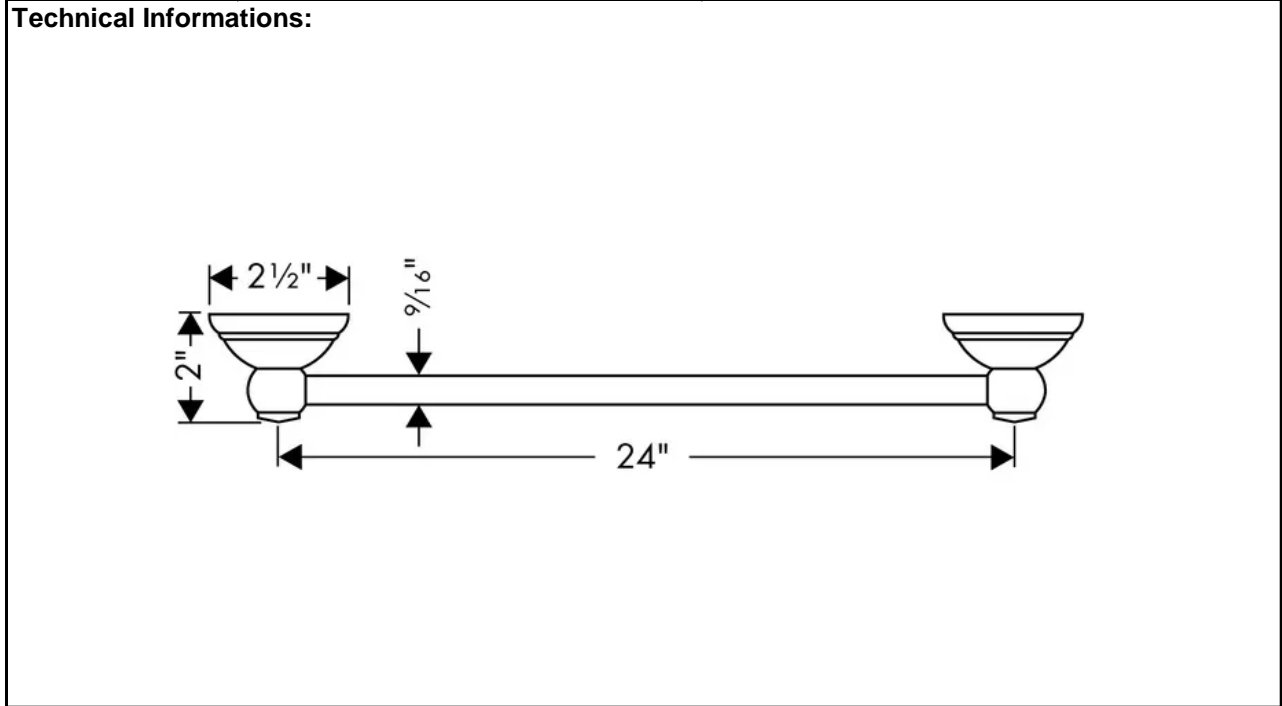

SPECIFICATION SHEET - bathroom accessories

BRAND:	hansgrohe	Product Photo: 
ORIGIN:	Germany	
SERIES:	C bathroom accessories	
PRODUCT DESCRIPTION:	Towel bar 600mm	
MODEL No.	06098 000	
FINISH/COLOUR:	Chrome-plated	
DIMENSIONS:		
OPTIONAL MATCHING PARTS:		